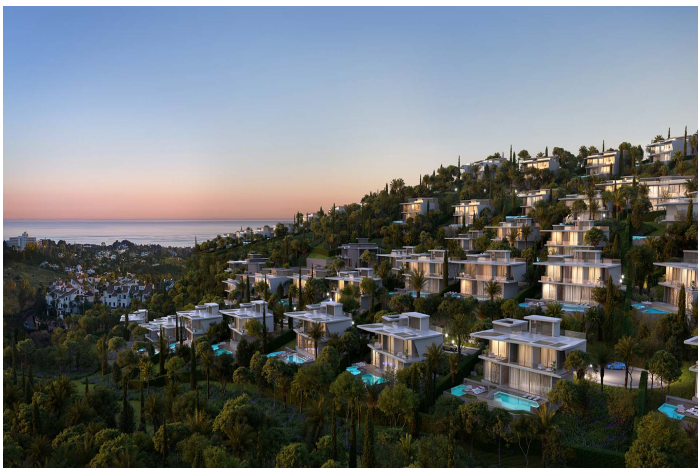

Luxury villas in Benahavís

5,341,290 -
9,697,120 €

Reference: AP1378 Bedrooms: 4 - 6 Bathrooms: 4 - 6 Plot Size: 700m² - 10,111m²

Costa del Sol, Benahavís

53 exclusive villas rise gently from the land. They are carefully constructed at different levels on the hills to ensure every villa enjoys endless panoramas of the Mediterranean Sea.

These amazing residences are available in three different types: Esmeralda Villas with 4 bedrooms, Zafiro Villas with 5 bedrooms and Diamante Villas with 6 bedrooms.

The layout of the exclusive units includes spacious roof terraces, sauna rooms, a home theatre, lush garden and a multipurpose room that can easily be turned into a gym.

Features:

Views

Sea

Golf

Security

24 Hour Security

Setting

Close To Golf